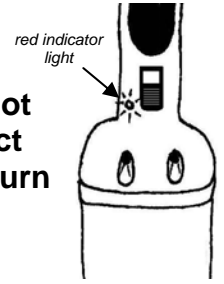

IMPORTANT

For best results with this specially designed Limited Duration DuraProd™, do not press the trigger until the prod makes contact with the animal. Otherwise, the power may turn off too soon and the prod will not be as effective in moving the animal.