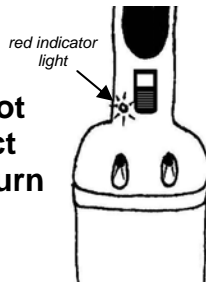

IMPORTANT

For best results with this specially designed Limited Duration DuraProd™, do not press the trigger until the prod makes contact with the animal. Otherwise, the power may turn off too soon and the prod will not be as effective in moving the animal.