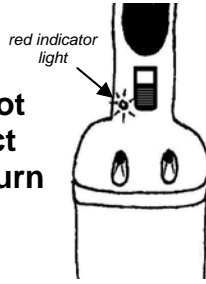

European Council Regulation (EC) No 1/2005 regarding the handling of animals includes a provision about the duration of a shock from an electric prod. Regarding “instruments which administer electric shocks,” the regulation states, “...Shocks shall last no longer than one second...”

This DuraProd™ was designed to be compliant with these regulations. It contains a red light on the handle (shown in the picture at right) that lights up to indicate when the power is surging through the prod. This light then goes off when the power stops, one second later.

IMPORTANT

For best results with this specially designed Limited Duration DuraProd™, do not press the trigger until the prod makes contact with the animal. Otherwise, the power may turn off too soon and the prod will not be as effective in moving the animal.