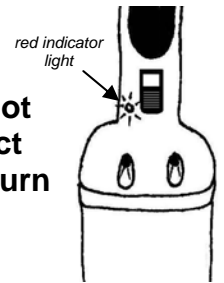

IMPORTANT

For best results with this specially designed Limited Duration DuraProd™, do not press the trigger until the prod makes contact with the animal. Otherwise, the power may turn off too soon and the prod will not be as effective in moving the animal.